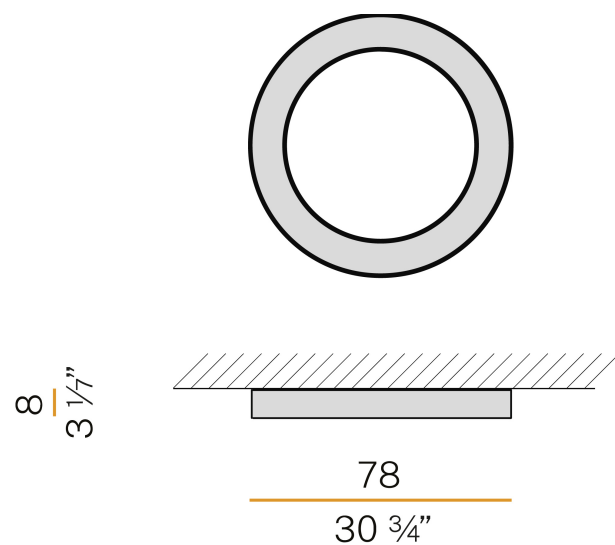

### Data sheet

CODE	P08201.080.0402
SYSTEM POWER CONSUMPTION	45W
EFFICACY	67.84lm/W
LIGHT SOURCE	LED
COLOUR TEMPERATURE	3000K Ra>90
LIGHT DISTRIBUTION	diffused
POWER SUPPLY	220-240V AC
FREQUENCY	50/60Hz
ELECTRICAL CONFIGURATION	dimmable (DALI/Push DIM)
DRIVER	integrated included
NOMINAL LUMINOUS FLUX	6111lm
LUMEN OUTPUT	3053lm
EFFICIENCY	50%
WEIGHT	7,57 Kg
PROTECTION DEGREE	IP40
COLOUR TOLLERANCES	SDCM 3
GLOW WIRE TEST PERFORMANCE	850°
PACKING DIMENSIONS (CM)	90,0 x 18,0 x 90,0

### Technical drawing